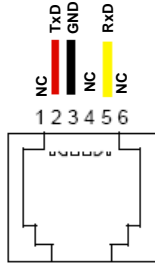

### Telescope

### BlueStar

Drawing Name <b>Orion Atlas EQ-G to BlueStar</b>	Cable number <b>7311</b>
	Date <b>September/26/2005</b>